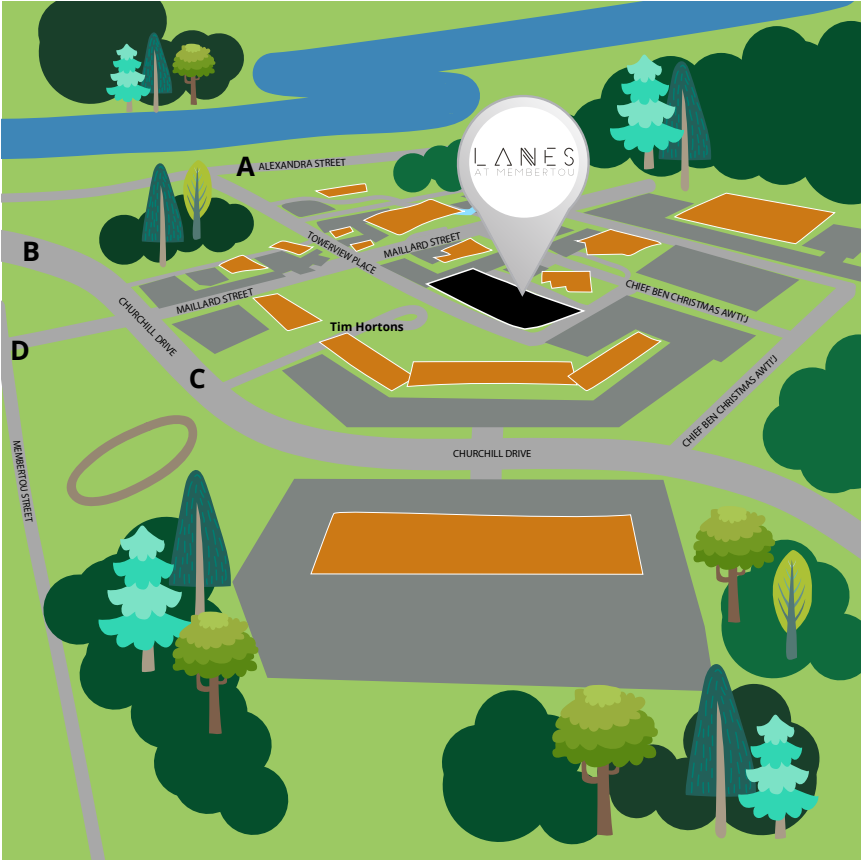

# LANES AT MEMBERTOU

- A.** Driving on Alexandra Street, turn onto Towerview Place. At stop sign, drive straight across Maillard Street into the Lanes parking lot.
- B.** Driving on Alexandra Street, turn onto Churchill Drive. At stop sign, turn left at Maillard Street and then turn right at Towerview Place into the Lanes parking lot.
- C.** Driving on Churchill Drive, at the stop sign, turn right onto Maillard Street. Turn right at Towerview Place into the Lanes parking lot.
- D.** Driving on Alexandra Street, turn onto Membertou St. Turn left onto Maillard Street, then turn right onto Towerview Place into the Lanes parking lot.